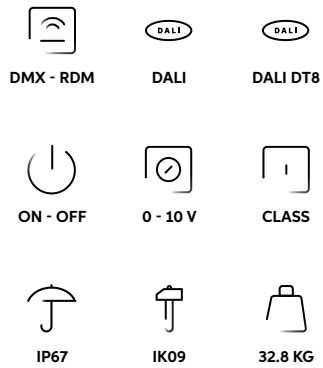

CAPITAL 600

FEATURES

LED COLOUR CONFIGURATIONS

OPTIONS

FINISHES

MORE INFO

CODES

AL5020 CAPITAL 600
AL5022 CAPITAL 600 POLAR EDITION
AL5032 CAPITAL 600 B

PERFORMANCE	WATT	MAX LM OUTPUT	LM/WATT
CAPITAL 600 RGBW	512	32402	63
CAPITAL 600 DW	570	55860	98
CAPITAL 600 W	570	55628	98
CAPITAL 600 B	440	42941	98

BEAM ANGLE REFERENCE	RGBW	DW/W
SPOT	8°	12°
NARROW	12°	15°
MEDIUM	23°	25°
WIDE	44°	48°
EXTRA WIDE	59°	66°
ELLIPTICAL	9° x 42°	14° x 39°
ELLIPTICAL WIDE	19° x 39°	22° x 37°
WALL WASH	14° (5° incline) x 37°	19° (5° incline) x 37°