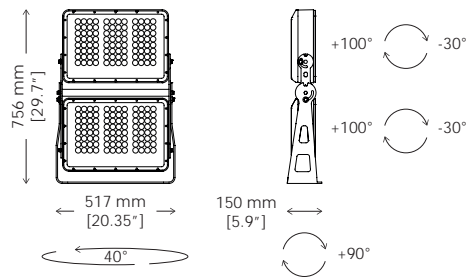

CAPITAL 600